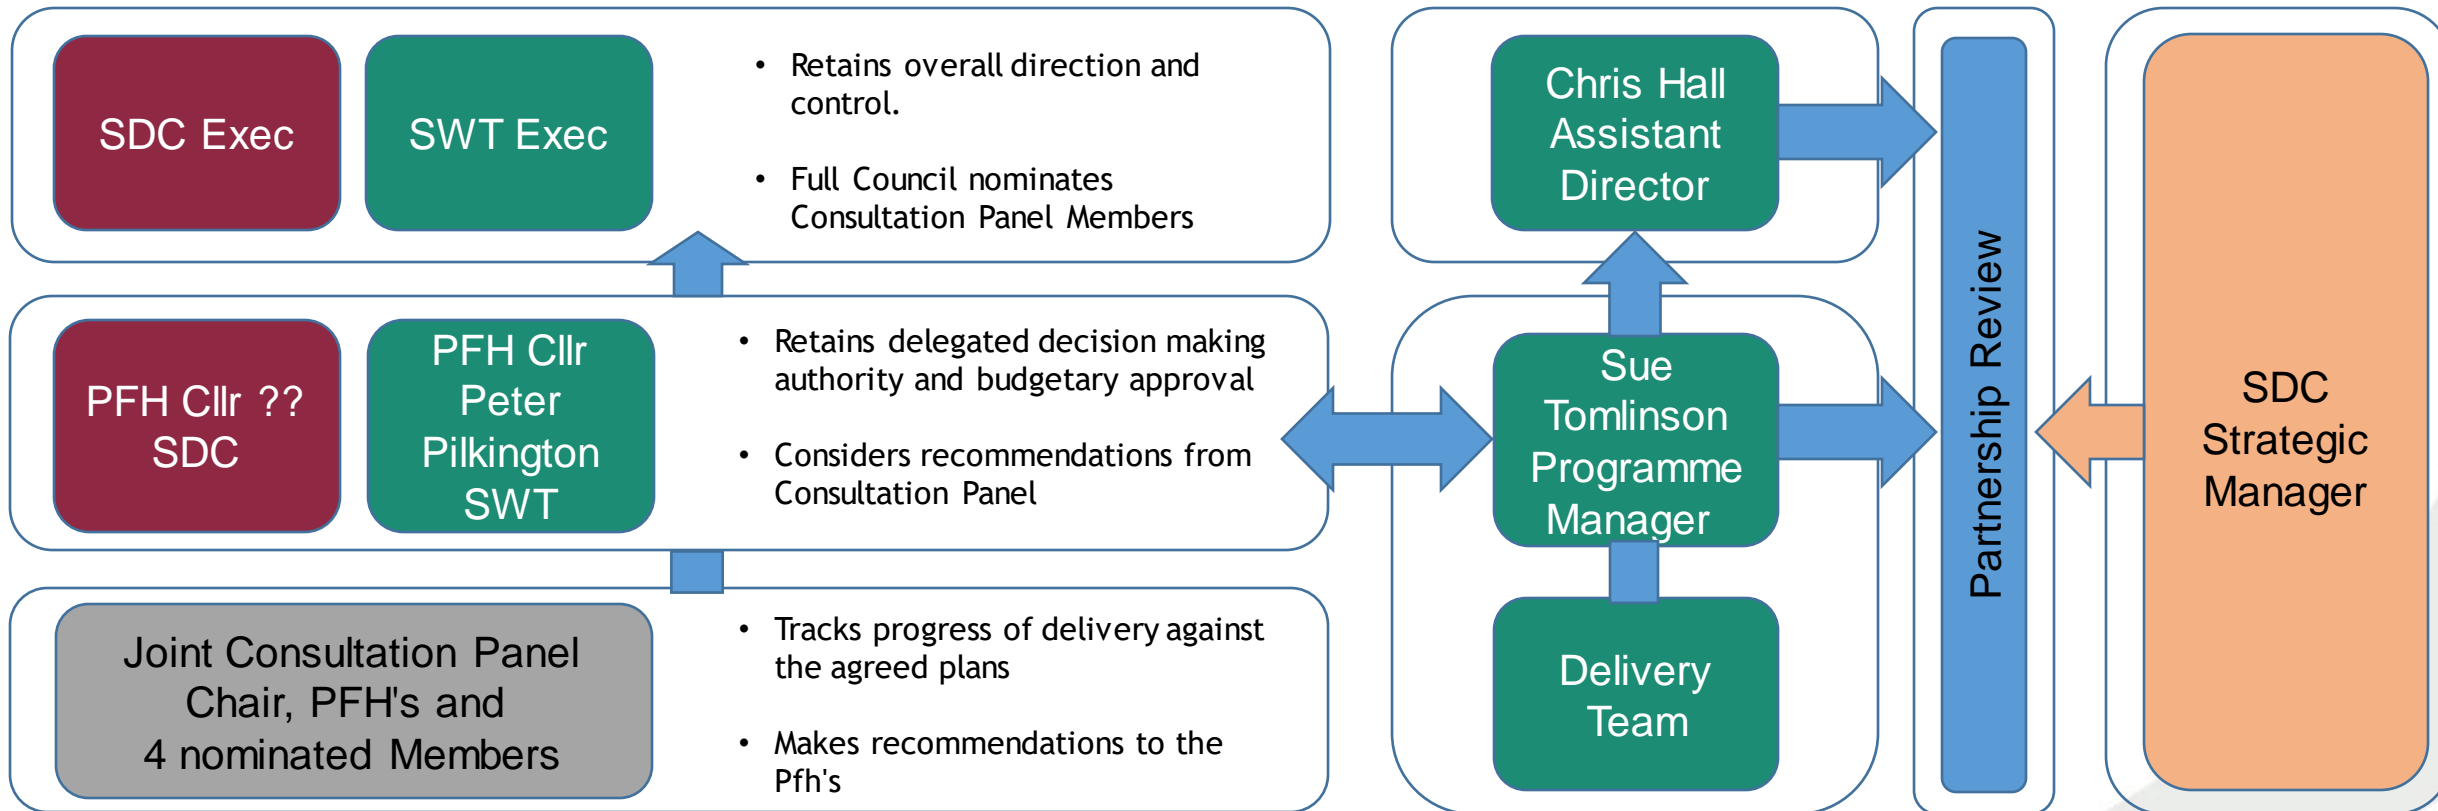

Climate Change Partnership Joint Governance

Climate Change Joint Delivery Partnership Proposal

Franc Parreira Project Support

Funding Split

- SWT 100%
- SDC 100%
- SWT & SDC 50% Each
- All Districts 25% Each